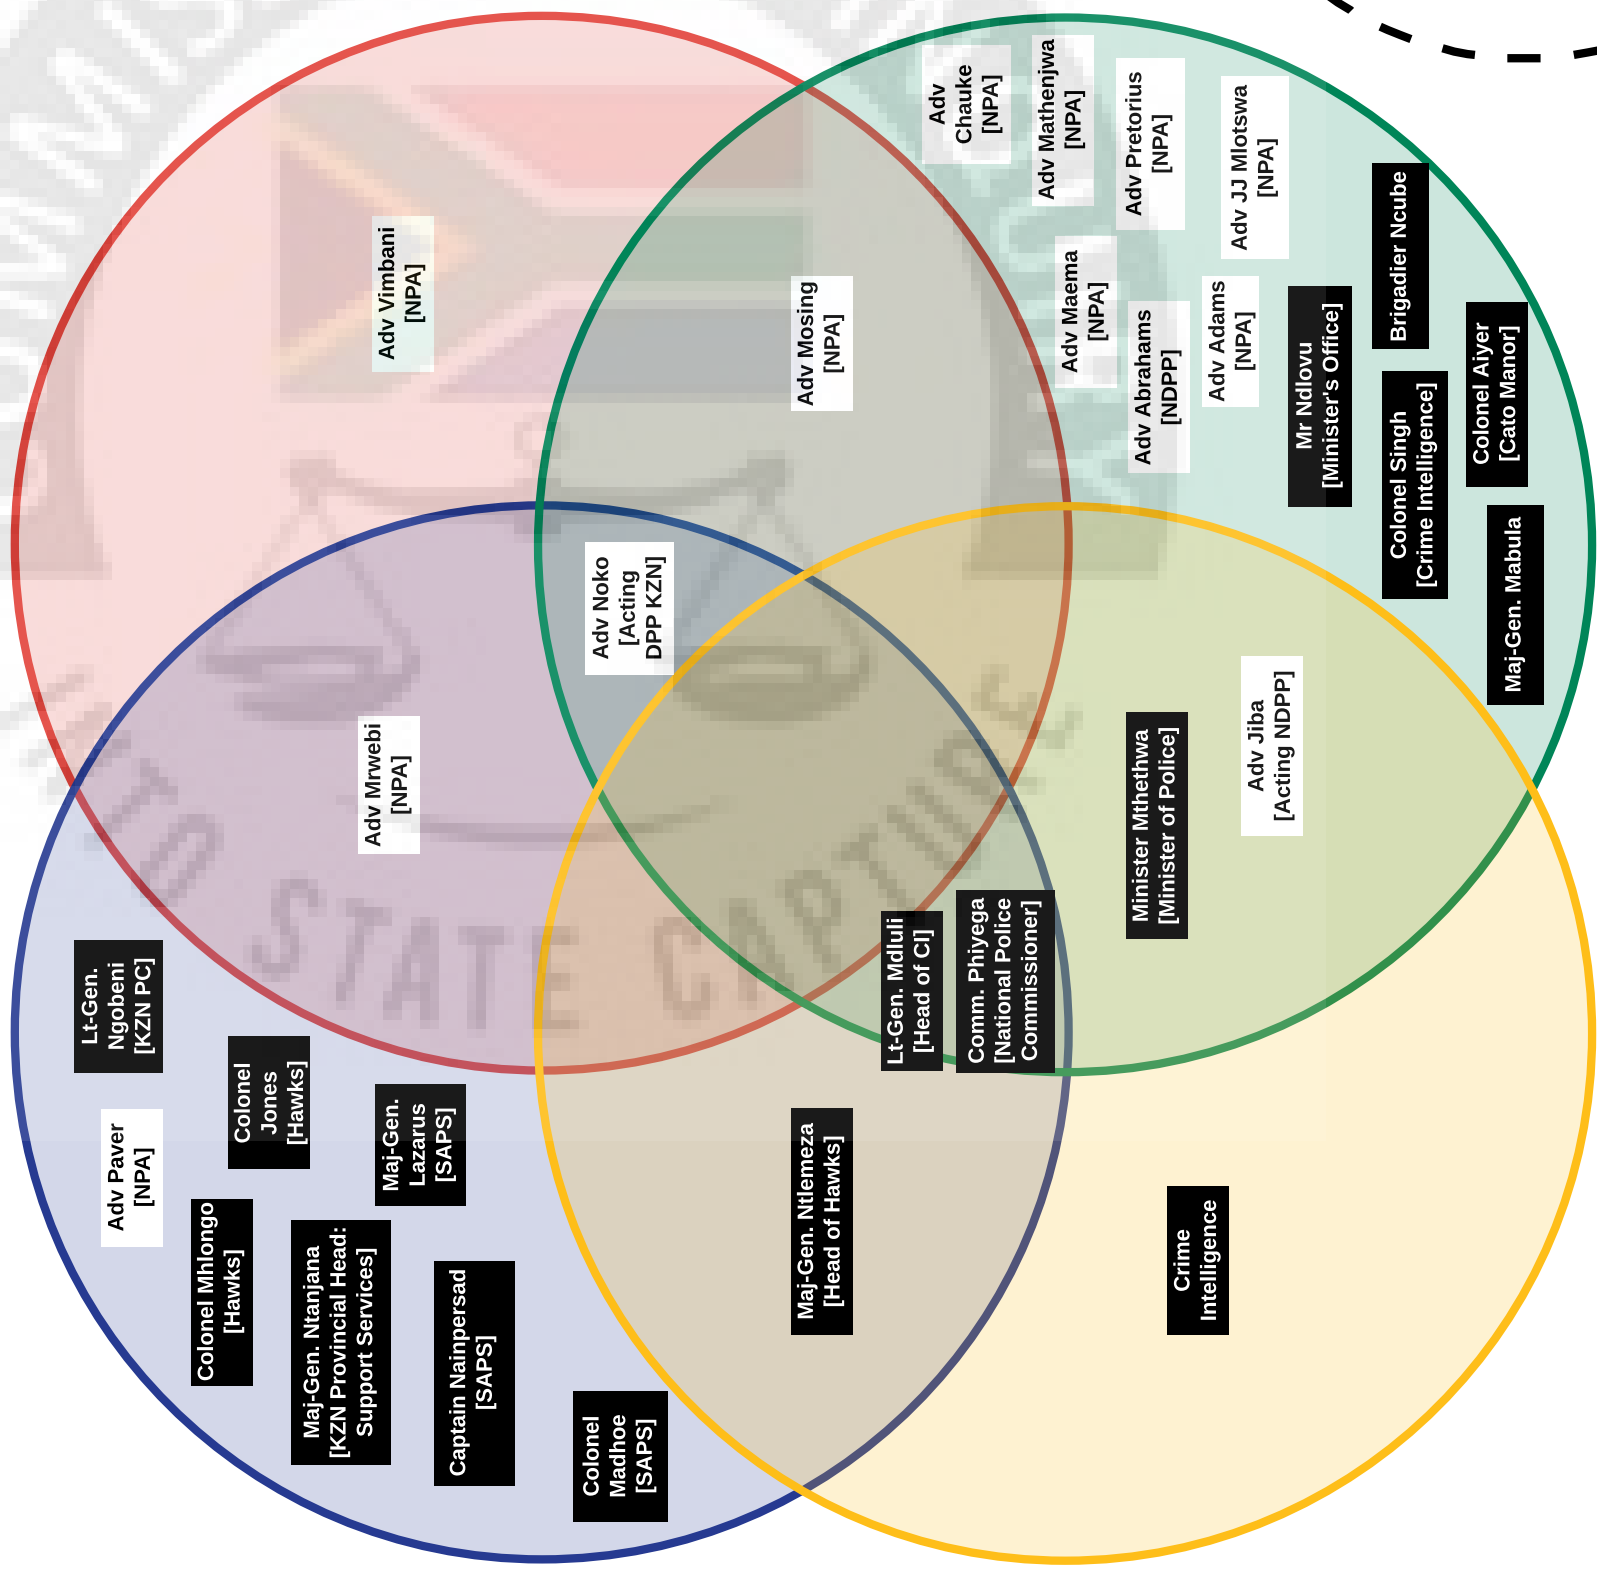

Combined: Law Enforcements & Prosecutions

Law Enforcement

Prosecution

PANDAY INVESTIGATION AMIGOS CASE

LOOTING OF SECRET SERVICE ACCOUNT CATO MANOR

Cross-cutting persons:
CATO + SECRET SERVICES ACCOUNT: Jiba, Mthethwa
SECRET SERVICES ACCOUNT + PANDAY CASE: Ntlemeza
PANDAY CASE + AMIGOS: Mrwebi
AMIGOS + CATO: Mosing
PANDAY CASE + AMIGOS + CATO: Nokro
CATO + SECRET SERVICES ACCOUNT + PANDAY CASE: Mdluli, Phiyega