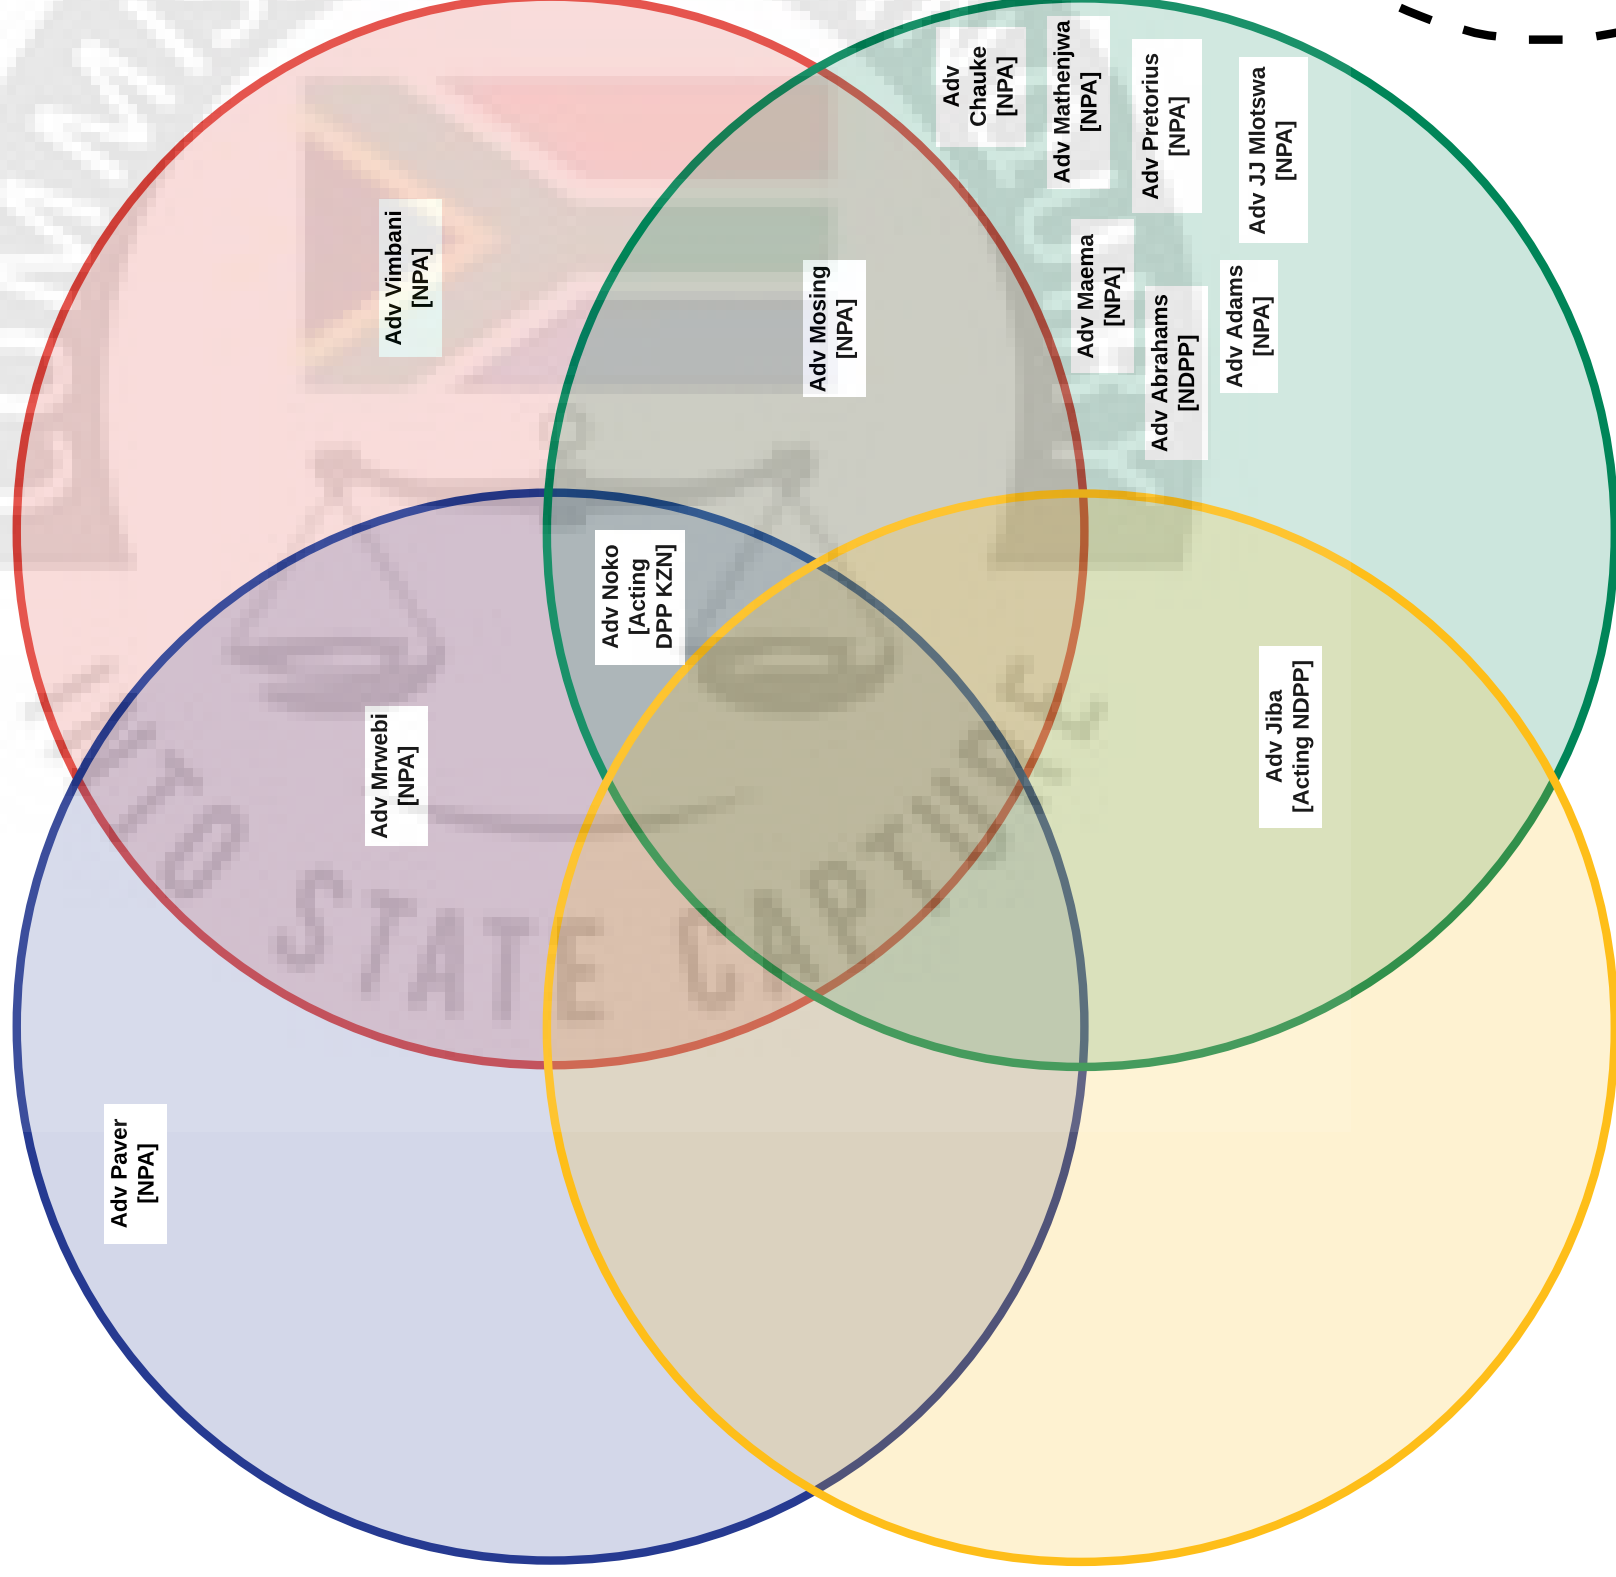

# Prosecutions

**PANDAY  
INVESTIGATION**

**AMIGOS CASE**

Prosecution

**LOOTING OF SECRET SERVICE ACCOUNT**  
**CATO MANOR**

**Cross-cutting persons:**  
PANDAY CASE + AMIGOS: Mrwebi  
AMIGOS + CATO: Mosing  
PANDAY CASE + AMIGOS + CATO: Noko