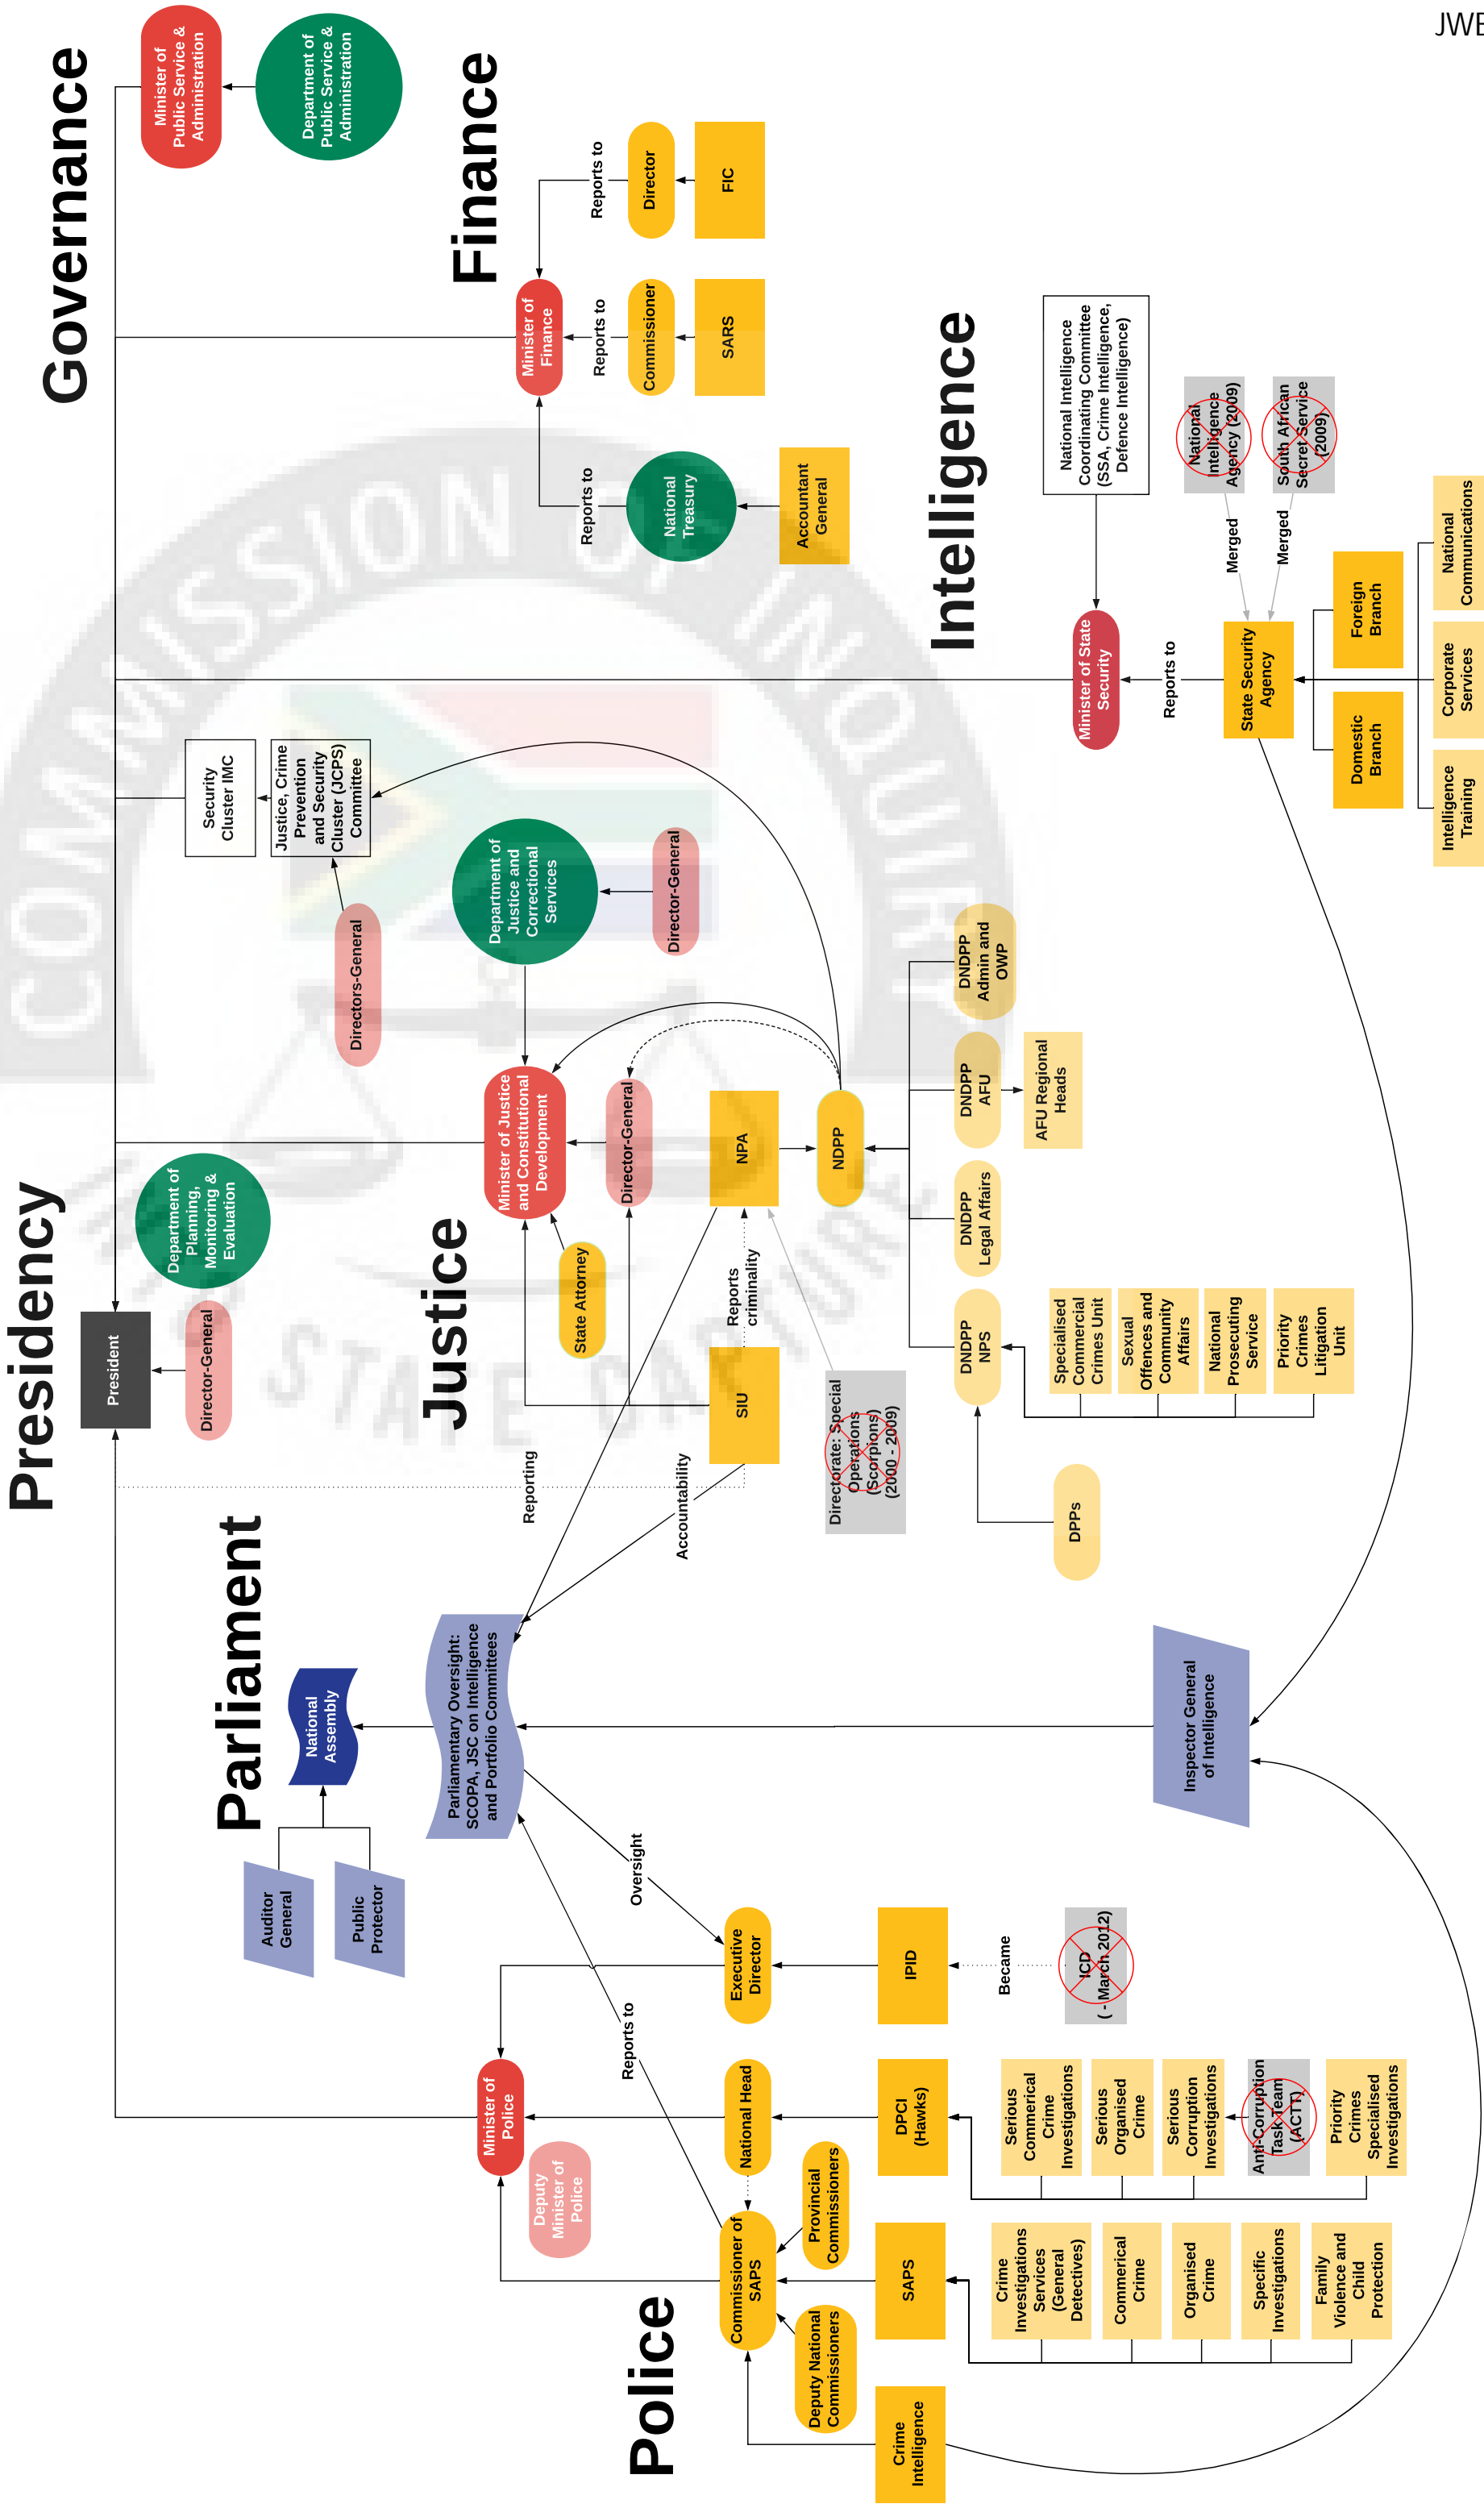

[inquiries@sastatecapture.org.za](mailto:inquiries@sastatecapture.org.za)

Website: [www.sastatecapture.org.za](http://www.sastatecapture.org.za)

---

**INDEX: EXHIBIT Z3**

---

<b>Description</b>	<b>PAGES</b>
The consolidated organogram	1
The customised organogram	2
The Timeline	3
Prosecutions	4
Law Enforcement	5
Prosecutions & Law Enforcement Combined	6

# Presidency

# Parliament