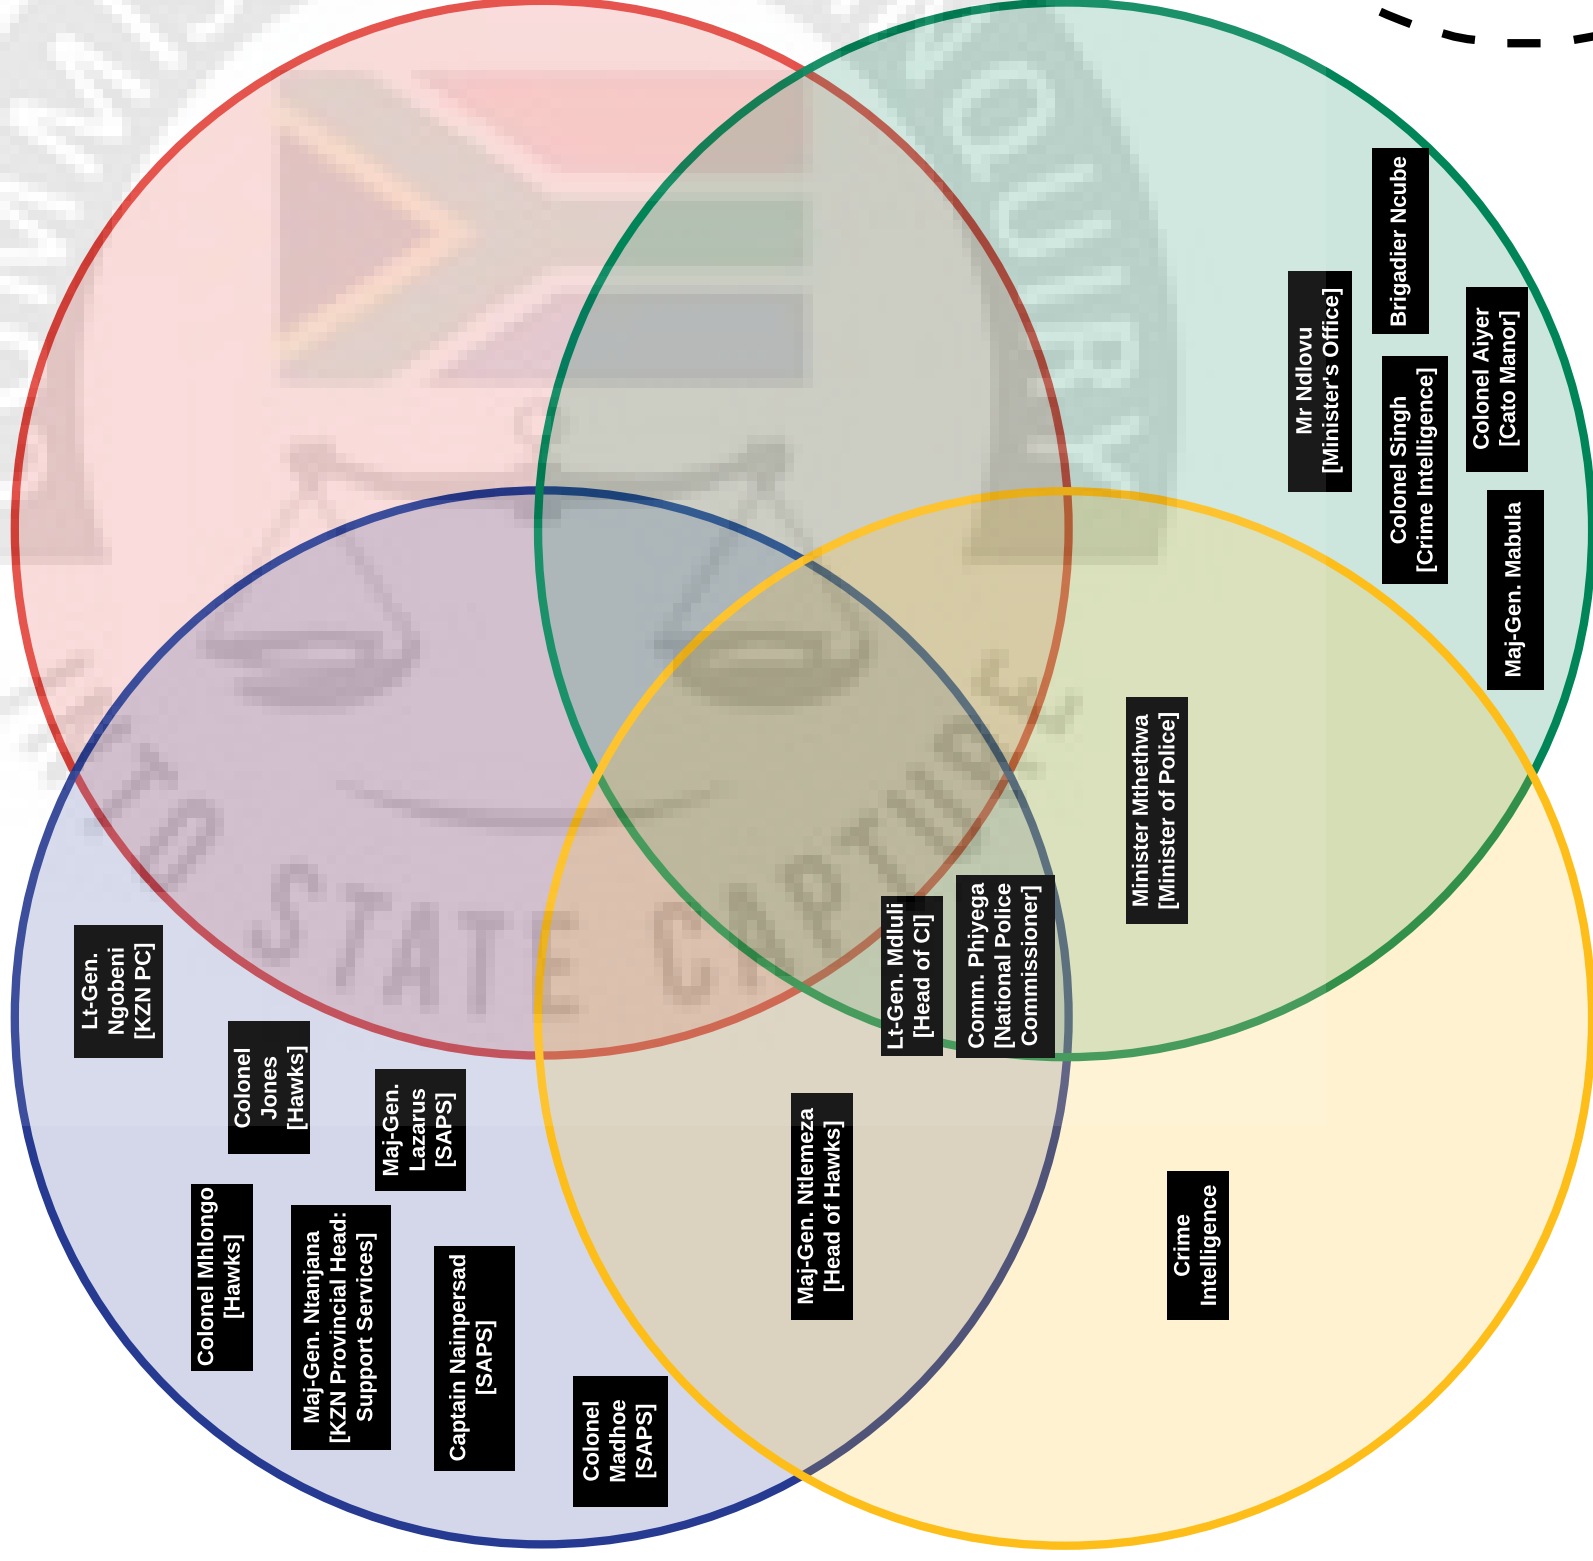

PANDAY INVESTIGATION

AMIGOS CASE

LOOTING OF SECRET SERVICE ACCOUNT

CATO MANOR